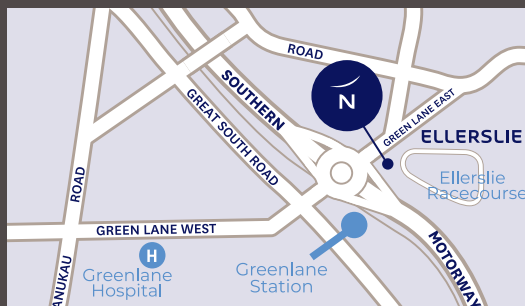

ibis Auckland Ellerslie

72-115 Green Lane East, Ellerslie, AUCKLAND - NEW ZEALAND
P: +64 (9) 529 9091 | F: +64 (9) 529 9092 | E: H3060-SB@accor.com

THE BEST OF THE BEST PRICES
ARE AT [ibis.COM](https://www.ibis.com)