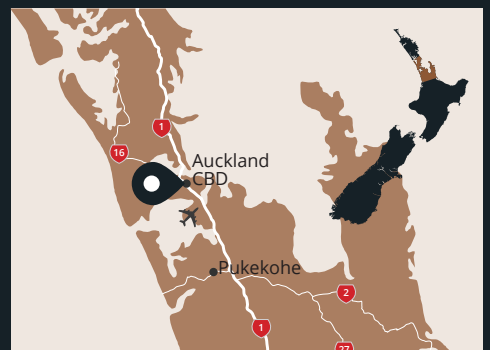

### GETTING HERE

Driving distances & times to/from main locations:

- Auckland International Airport: 25.1km/25 minutes

LONGITUDE: 174.76151 LATITUDE: -36.85820